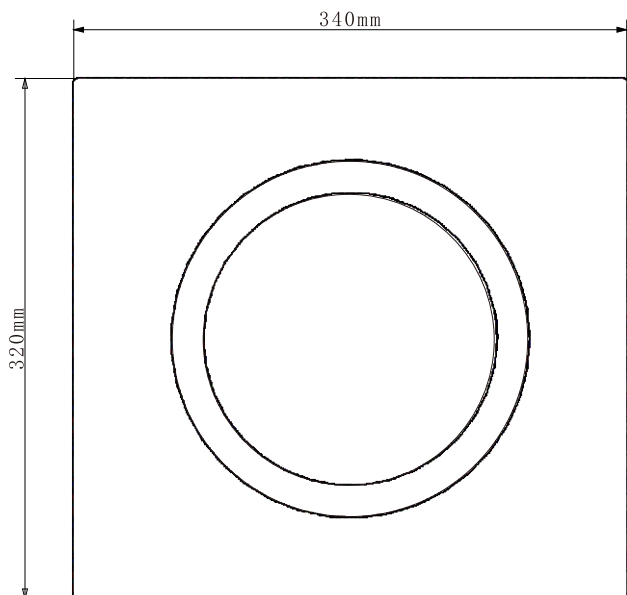

Model FE-G18-XP3

Model	Volts	Watts
FE-G18-XP3	220V/50hz	900W