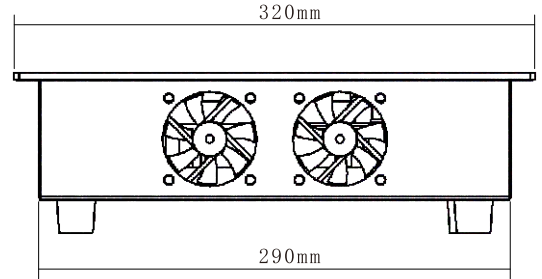

All units requires a minimum clearance of four 4" (101.6mm) between all sides of the housing and any surface or obstacle.

Avoid ambient temperature exceeding 50°C/122°F

SPECIFICATIONS

Dimensions: D320 x W340 x H98 MM

Power: 900W x 1

Voltage: 220V/50Hz

Housing: 201 Stainless Steel

Power Level: 1 - 5levels

Timer Control: 1-24 hours

Model FE-G18-XP3

Model	Volts	Watts
FE-G18-XP3	220V/50hz	900W