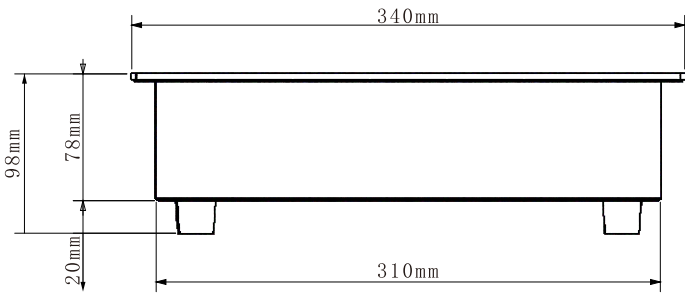

Model FE-G18-XP3

Model	Volts	Watts
FE-G18-XP3	220V/50hz	900W