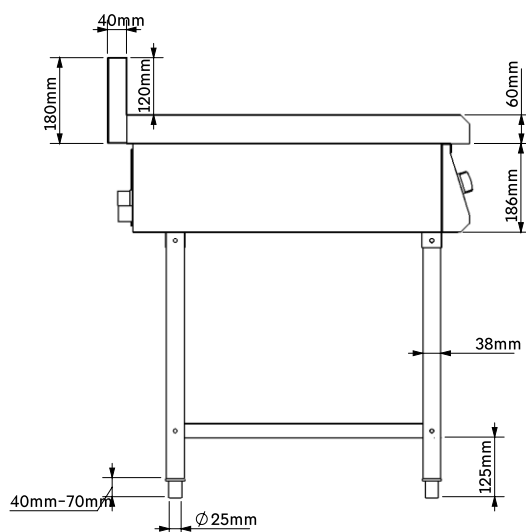

SPECIFICATIONS

Dimensions: 1050mm x 750mm x 800mm

Power: 3500W x 6

Voltage: 380V / 50Hz 3 Phase

Housing material: 201 S/S Housing

10 power level

Demountable Legs

MODEL FE-35-KP-6-N

Model	Volts	Watts
FE-35-KP-6-N	380V	3500W X 6