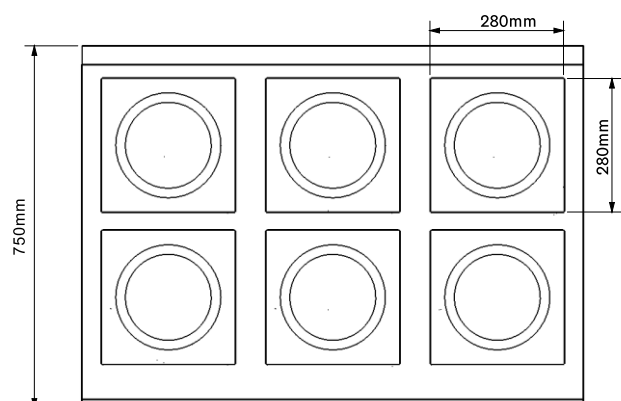

SPECIFICATIONS

Dimensions: 1050mm x 750mm x 800mm

Power: 3500W x 6

Voltage: 380V / 50Hz 3 Phase

Housing material: 201 S/S Housing

10 power level

Demountable Legs

MODEL FE-35-KP-6-N