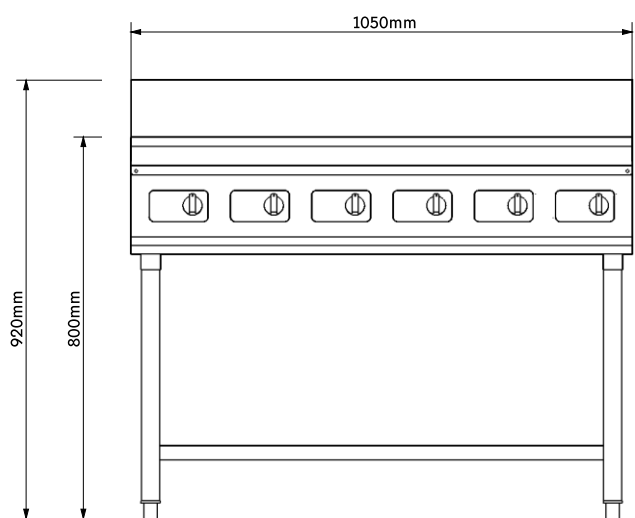

MANUAL CONTROL MODELS

Touch control with knob, from Level 1 to Level 10.

IMPORTANT

This appliance is intended for use with induction-ready cookware.

All units requires a minimum clearance of four 4"(101.6mm) between all sides of the housing and any surface or obstacle.

SPECIFICATIONS

Dimensions: 1050mm x 750mm x 800mm

Power: 3500W x 6

Voltage: 380V / 50Hz 3 Phase

Housing material: 201 S/S Housing

10 power level

Demountable Legs

MODEL FE-35-KP-6-N